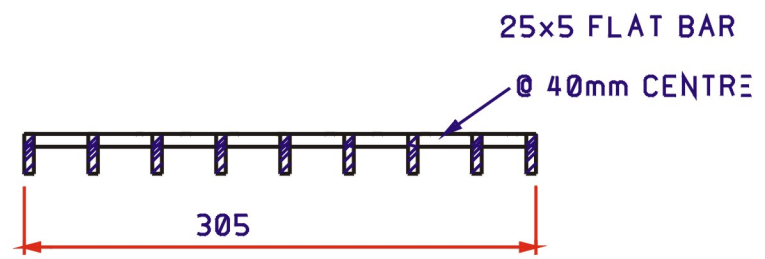

SECTION AA

SECTION BB

WILMAC QUALITY DRAINAGE PRODUCTS

**33AG**

**Class "A" Drop In Grate  
to suit 300x300 Pit**